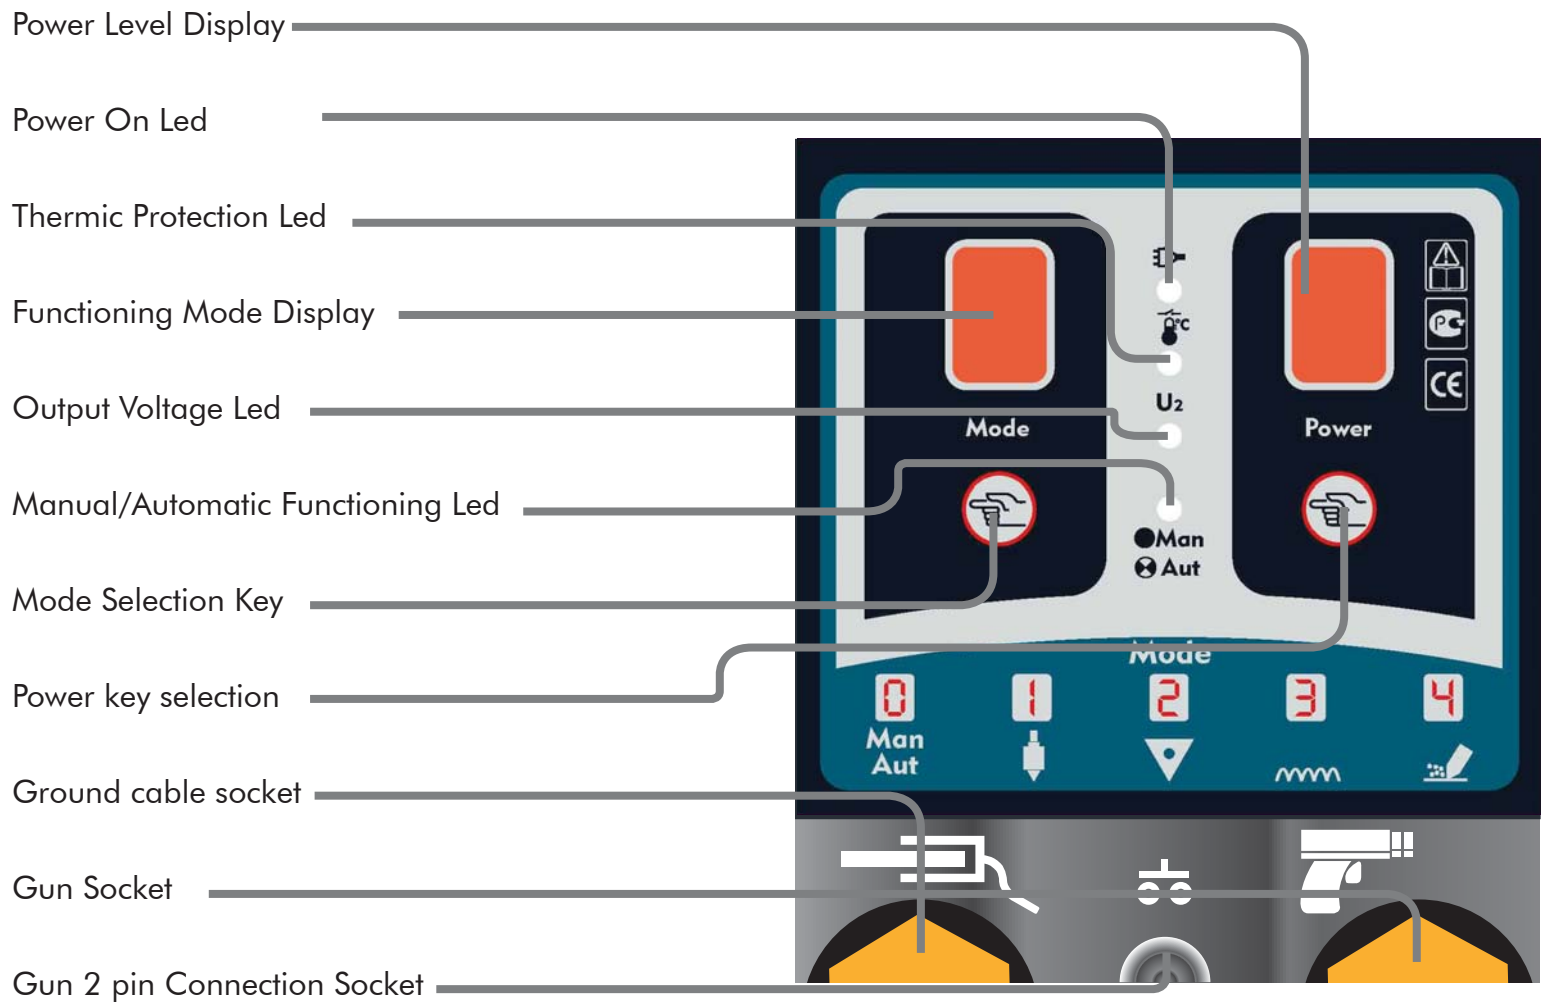

CONTROL INTERFACE

ACCESSORIES

SPOTCAR 4000-5000

	Gun	99920107	50 mm2 - Spotcar 4000/5000
	Ground cable	99920108	50 mm2 (diretto/fix) - Spotcar 4000/5000
	Accessories box	99920124	Spotcar 4000/5000
	Accessories for pulling / waved wires	99920173	Spotcar 4000/5000