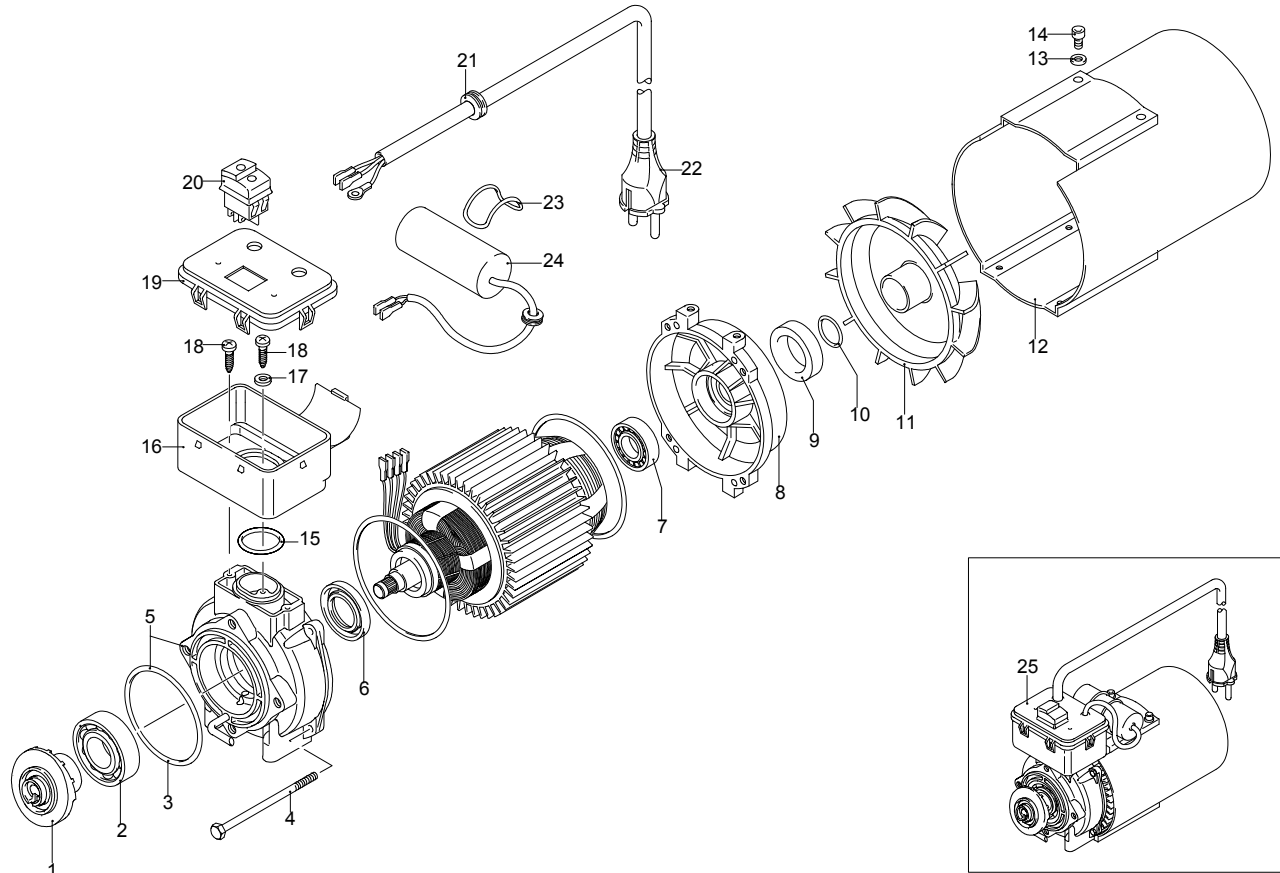

UN_CE_0076-BX

Model 737

Serial number:

Code:

Electrical connection:

Pos.	Code	Description	Q.ty
63	1340260	Filter	1
64	390180	O-ring	1
65	2440210	Extension	1
66	1150640	O-ring	1
67	2500450	Plug	1
68	1980290	Plug	1
69	1465850	Fitting	1
70	2500140	Extension	1
71	3233	Pressure gauge	1
72	1080041	Piston	1
73	1080070	Pin	1
74	1271070	Spring	1
75	1980220	Wobble plate	2
76	1980390	Insert	1
77	2500270	Extension	1
78	2500080	Knob	1
A	2581	Valve kit	1
B	2593	Piston kit	1
C	2511	Oil seal kit	1
E	2582	Water seal kit	1
F	2799	Gasket kit	1

UN_CE_0076-BX

Model 737

Serial number:

Code:

Electrical connection:

Pos.	Code	Description	Q.ty
1	1983110	Wobble plate	1
2	1981210	Bearing	1
3	1980340	O-ring	1
4	2320090	Screw	4
5	1982040	Flange	1
6	1260750	Oil seal	1
7	1460590	Bearing	1
8	1460040	Shield	1
9	1461200	Oil seal	1
10	394280	O-ring	1
11	1460370	Fan	1
12	1460340	Conveyor	1
13	1680960	Washer	2
14	1460460	Screw	2
15	660170	O-ring	1
16	2320131	Box	1
17	1262400	Washer	1
18	2020570	Screw	3
19	2320270	Cover	1
20	2320280	Switch	1
21	2021480	Gland	1
22	1760450	Cable	1
23	2100840	O-ring	1
24	1982590	Capacitor	1
25	4601	Motor	1

UN_CE_0077-BX

Model 737

Serial number:

Code:

Electrical connection:

Pos.	Code	Description	Q.ty
1	40206	Lance+lance head	1
2	40171	Gun	1
3	1271350	High pressure hose	1
4	2000770	O-ring	1