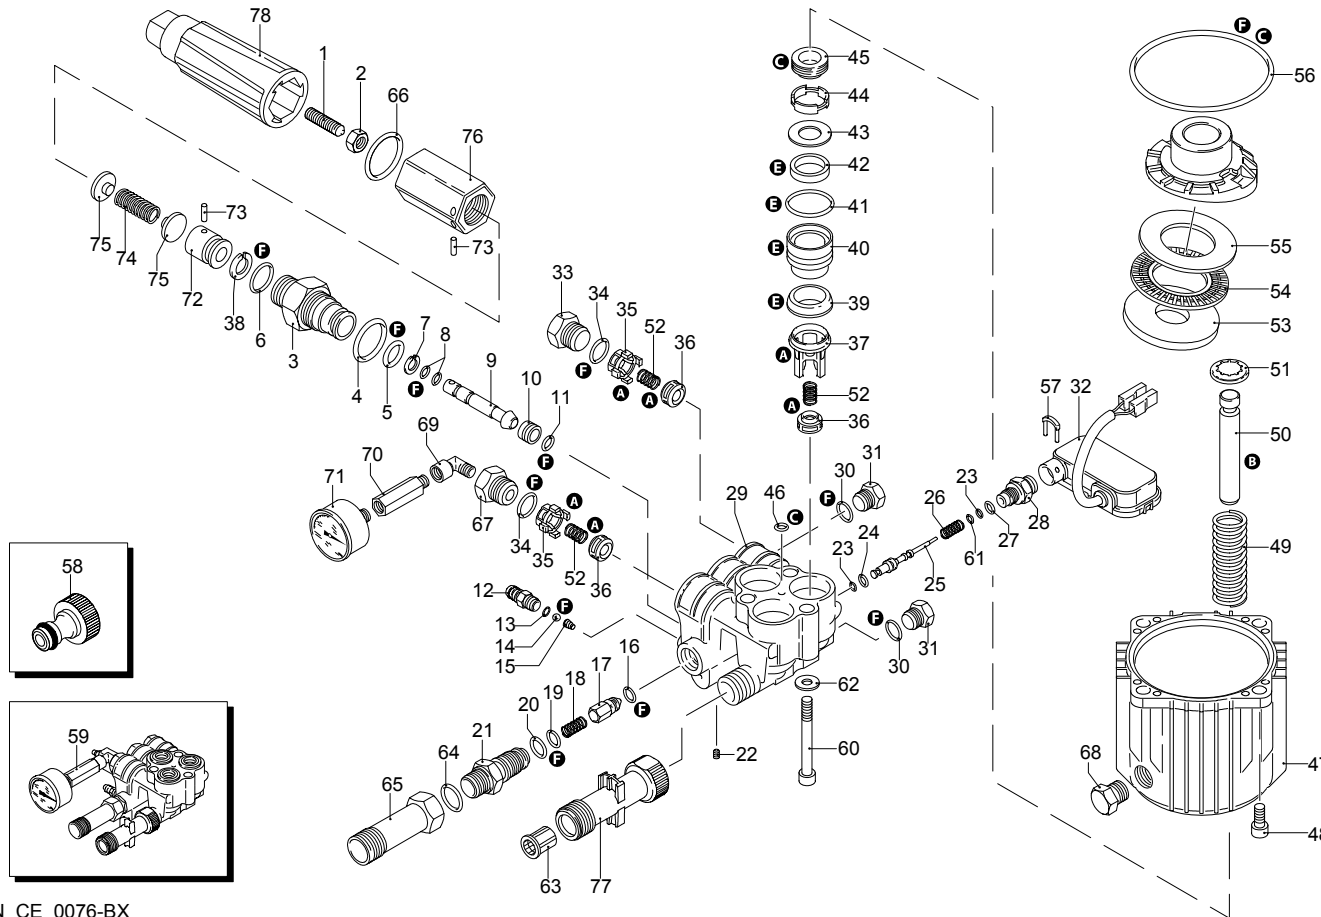

Model 737

Serial number:

Code:

Electrical connection:

Pos.	Code	Description	Q.ty
1	2500050	Hook	1
2	2500035	Blue casing	1
3	1680880	Washer	2
4	2500320	Wheel	2
5	2500090	Plate	1
6	2320190	Screw	2
7	2100300	Screw	1
8	2600100	Cable gland	1
9	850370	Screw	2
10	2100300	Screw	7
11	2500020	Handle	1
12	2500130	Rubber foot	2
13	880280	Screw	4
14	2180300	Washer	4
15	2500120	Axle	1
16	2509001	Tank assembly	1
17	2500010	Base	1
18	1270960	Detergent hose	1
19	2500310	Knob	1
20	42113	Plug assembly	1

Model 737

Serial number:

Code:

Electrical connection:

Pos.	Code	Description	Q.ty
1	1980470	Screw	1
2	1980300	Nut	1
3	1980210	Piston guide	1
4	740290	O-ring	1
5	800560	O-ring	1
6	1080250	O-ring	1
7	1271170	Ring	1
8	1080190	O-ring	2
9	1271160	Piston	1
10	1980200	Seat	1
11	1470210	O-ring	1
12	1982520	Hose tail	1
13	480480	O-ring	1
14	1250280	Ball	1
15	1560520	Spring	1
16	1460430	O-ring	1
17	1540170	Shutter	1
18	1080091	Spring	1
19	394280	O-ring	1
20	1200690	O-ring	1
21	1270091	Injector	1
22	1981190	Screw	1
23	1080190	O-ring	2
24	660190	O-ring	1
25	1982990	Pin	1
26	1981320	Spring	1
27	880840	O-ring	1
28	1983360	Fitting	1
29	1982170	Head	1
30	820510	O-ring	2
31	880581	Plug	2
32	2029752	TSS box assembly	1
33	1260162	Plug	2
34	960160	O-ring	3
35	1981460	Bushing	3
36	880240	Valve	6
37	1981450	Bushing	3
38	1080401	Ring	1
39	2460180	Water seal	3
40	1981470	Piston guide	3
41	770130	O-ring	3
42	1260440	Water seal	3
43	1980170	Ring	3
44	1980430	Spacer	3
45	1260460	Oil seal	3
46	770090	O-ring	1
47	1980460	Pump body	1
48	180030	Screw	4
49	1981140	Spring	3
50	1981440	Piston	3
51	1980150	Ring	3
52	1322230	Spring	6
53	1980130	Fifth wheel	1
54	1980250	Fifth wheel	1
55	1980240	Fifth wheel	1
56	1980340	O-ring	1
57	2022200	Fork	1
58	1461470	Fitting	1
59	1989265	Head assembly	1
60	1980310	Screw	3
61	1260820	O-ring	1
62	650530	Washer	3