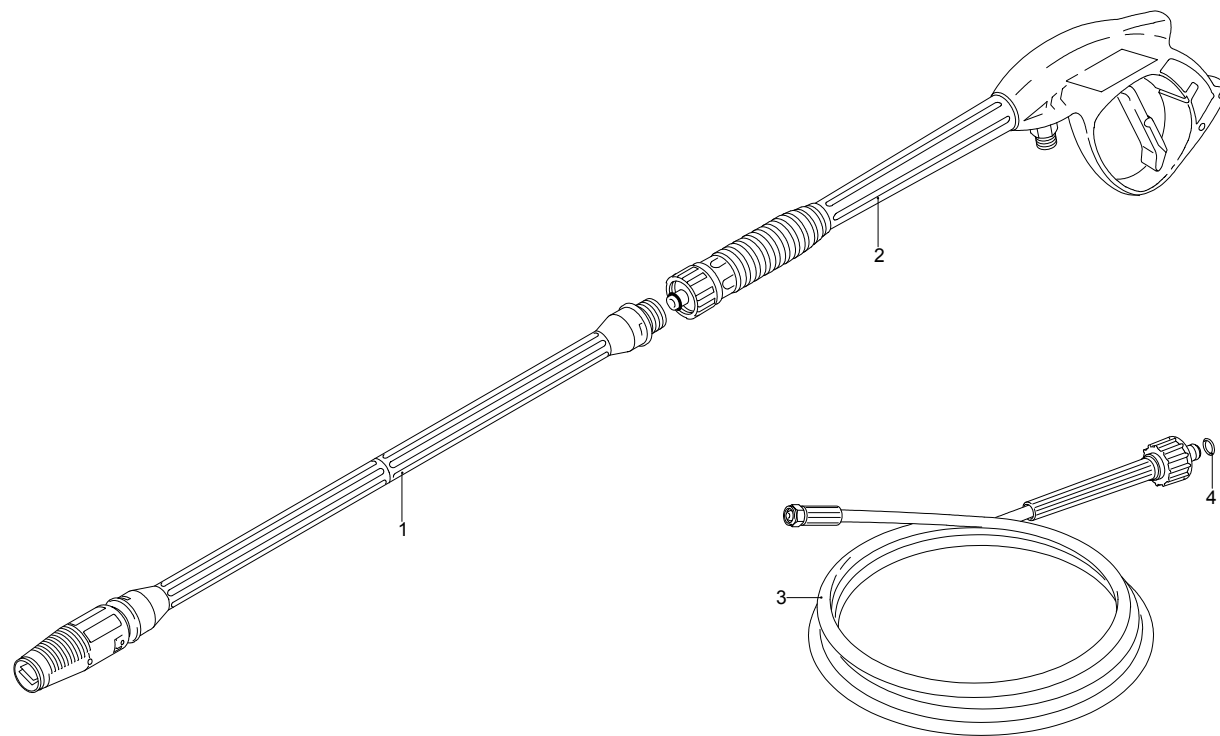

Model 737

Serial number:

Code:

Electrical connection:

Pos.	Code	Description	Q.ty
1	2500050	Hook	1
2	2500035	Blue casing	1
3	1680880	Washer	2
4	2500320	Wheel	2
5	2500090	Plate	1
6	2320190	Screw	2
7	2100300	Screw	1
8	2600100	Cable gland	1
9	850370	Screw	2
10	2100300	Screw	7
11	2500020	Handle	1
12	2500130	Rubber foot	2
13	880280	Screw	4
14	2180300	Washer	4
15	2500120	Axle	1
16	2509001	Tank assembly	1
17	2500010	Base	1
18	1270960	Detergent hose	1
19	2500310	Knob	1
20	42113	Plug assembly	1

UN_CE_0076-BX

Model 737

Serial number:

Code:

Electrical connection:

Pos.	Code	Description	Q.ty
63	1340260	Filter	1
64	390180	O-ring	1
65	2440210	Extension	1
66	1150640	O-ring	1
67	2500450	Plug	1
68	1980290	Plug	1
69	1465850	Fitting	1
70	2500140	Extension	1
71	3233	Pressure gauge	1
72	1080041	Piston	1
73	1080070	Pin	1
74	1271070	Spring	1
75	1980220	Wobble plate	2
76	1980390	Insert	1
77	2500270	Extension	1
78	2500080	Knob	1
A	2581	Valve kit	1
B	2593	Piston kit	1
C	2511	Oil seal kit	1
E	2582	Water seal kit	1
F	2799	Gasket kit	1

UN_CE_0076-BX

Model 737

Serial number:

Code:

Electrical connection:

Pos.	Code	Description	Q.ty
1	1983110	Wobble plate	1
2	1981210	Bearing	1
3	1980340	O-ring	1
4	2320090	Screw	4
5	1982040	Flange	1
6	1260750	Oil seal	1
7	1460590	Bearing	1
8	1460040	Shield	1
9	1461200	Oil seal	1
10	394280	O-ring	1
11	1460370	Fan	1
12	1460340	Conveyor	1
13	1680960	Washer	2
14	1460460	Screw	2
15	660170	O-ring	1
16	2320131	Box	1
17	1262400	Washer	1
18	2020570	Screw	3
19	2320270	Cover	1
20	2320280	Switch	1
21	2021480	Gland	1
22	1760450	Cable	1
23	2100840	O-ring	1
24	1982590	Capacitor	1
25	4601	Motor	1

UN_CE_0077-BX

Model 737

Serial number:

Code:

Electrical connection:

Pos.	Code	Description	Q.ty
1	40206	Lance+lance head	1
2	40171	Gun	1
3	1271350	High pressure hose	1
4	2000770	O-ring	1