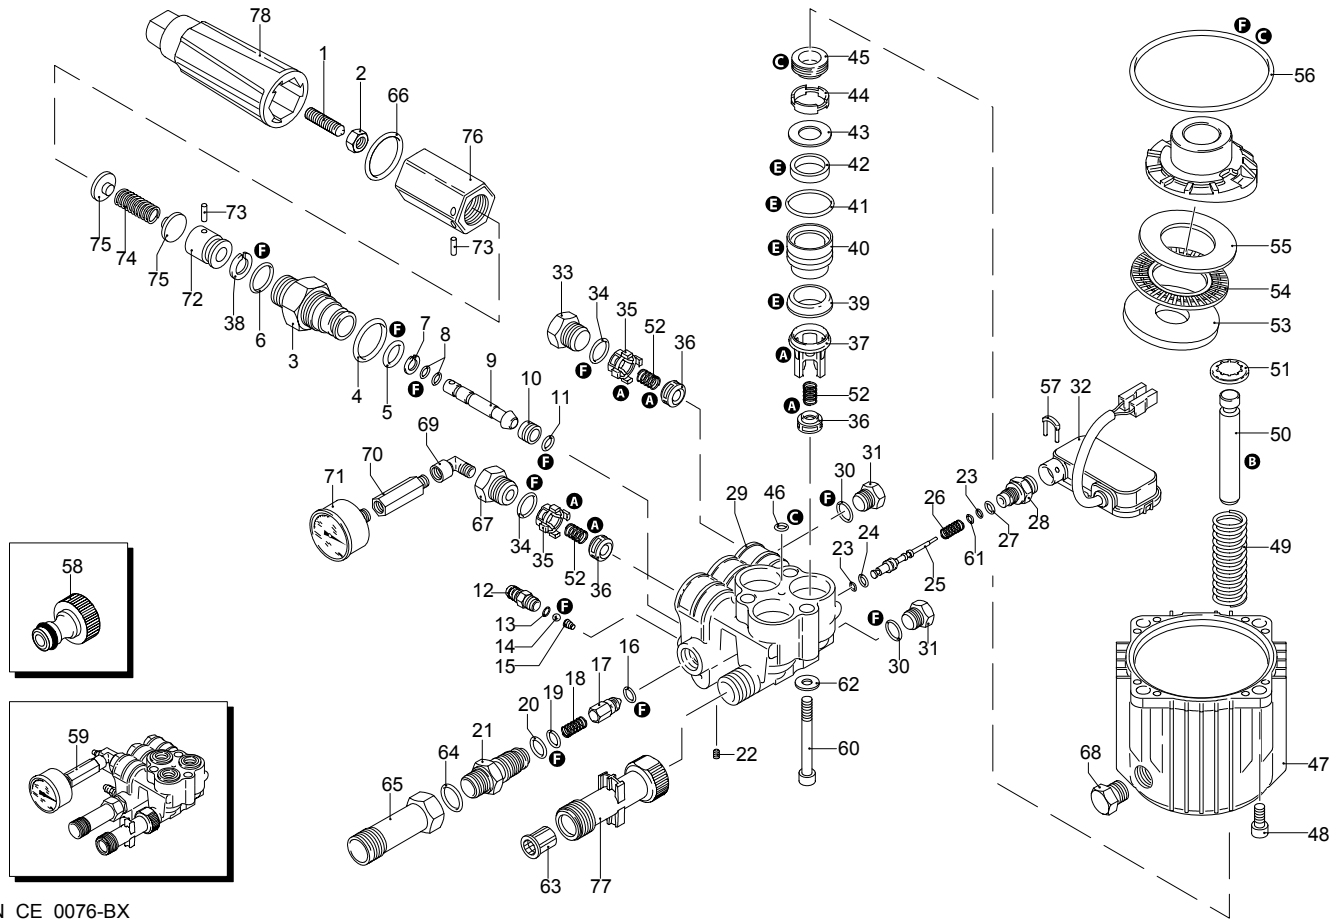

UN_CE_0076-BX

Model 737

Serial number:

Code:

Electrical connection:

Pos.	Code	Description	Q.ty
63	1340260	Filter	1
64	390180	O-ring	1
65	2440210	Extension	1
66	1150640	O-ring	1
67	2500450	Plug	1
68	1980290	Plug	1
69	1465850	Fitting	1
70	2500140	Extension	1
71	3233	Pressure gauge	1
72	1080041	Piston	1
73	1080070	Pin	1
74	1271070	Spring	1
75	1980220	Wobble plate	2
76	1980390	Insert	1
77	2500270	Extension	1
78	2500080	Knob	1
A	2581	Valve kit	1
B	2593	Piston kit	1
C	2511	Oil seal kit	1
E	2582	Water seal kit	1
F	2799	Gasket kit	1

UN_CE_0076-BX

Model 737

Serial number:

Code:

Electrical connection:

Pos.	Code	Description	Q.ty
1	1983110	Wobble plate	1
2	1981210	Bearing	1
3	1980340	O-ring	1
4	2320090	Screw	4
5	1982040	Flange	1
6	1260750	Oil seal	1
7	1460590	Bearing	1
8	1460040	Shield	1
9	1461200	Oil seal	1
10	394280	O-ring	1
11	1460370	Fan	1
12	1460340	Conveyor	1
13	1680960	Washer	2
14	1460460	Screw	2
15	660170	O-ring	1
16	2320131	Box	1
17	1262400	Washer	1
18	2020570	Screw	3
19	2320270	Cover	1
20	2320280	Switch	1
21	2021480	Gland	1
22	1760450	Cable	1
23	2100840	O-ring	1
24	1982590	Capacitor	1
25	4601	Motor	1